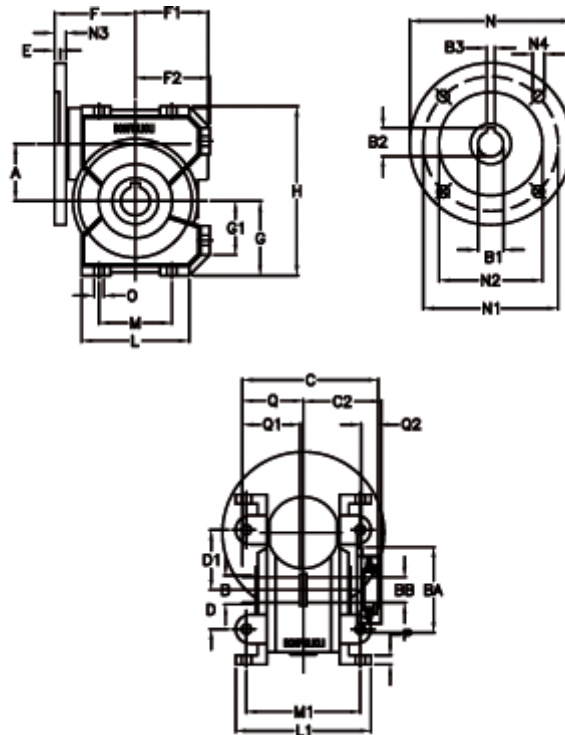

Data Sheet

Article number: 390204406002236

Description: Worm Gear with Torque Limiter
VF 44-L2-U-60-P63B5

Measures

a = 44.6	C2 = 48.0	g = 55.0	N = 140	Q1 = 32
B = 18	D = 29	G1 = 40.0	N1 = 115	Q2 = 12
B1 E7 = 11	D1 = 46	H = 127.0	N2 = 95	
B2 = 12.8	Description = VF 44U-xx-63B5	H1 = 97.0	N3 = 10.5	
B3 H9 = 4	E = 2.0	L = 80	N4 = 9.5	
BA = 40	F = 65	L1 = 100	O = 8.5	
BB H7 = 11	F1 = 54	m = 52	P = 8	
C = 79	F2 = 55.0	M1 = 81.0	Q = 32.0	